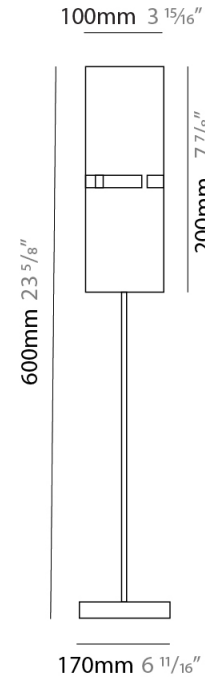

LUZ OCULTA METAL PORTABLE

D54027-

base number   Finish
Options

1. To build a product code in our configurator select the specify button on the base model # product page
2. To build a manual product code on this datasheet choose from the options listed below in blue font and add the suffix to the base model #

GENERAL

Series: Luz Oculta
Subseries: Luz Oculta Metal
Partner: Fambuena
Division: Design
Installation: Portable
Product Type: Table
Mounting Location: Table
Light Distribution: Direct / Indirect

PHYSICAL

Shape: Cylinder
Diameter (mm): 100
Diameter (in): 3 ¹⁵/₁₆
Height (mm): 600
Height (in): 23 ⁵/₈
[Fixture Finish: BRA / BRZ / ABR](#)
Fixture Material: Metal
Upon Request: Bolt Down

ELECTRICAL

Number of Lamps: 1
Lamp Type: LED Retrofit
Lamp Shape: T4
Bulb Included: Bulb Not Included
Max. Wattage Per Lamp (W): 5
Lamp Base: G9
Input Voltage (V): 120

LED

OPTICAL

RATINGS AND CERTIFICATIONS

Certified By: Certified for North American Standards
IP rating: IP20

PROJECT
TYPE
SPECIFIER
QUANTITY
DATE