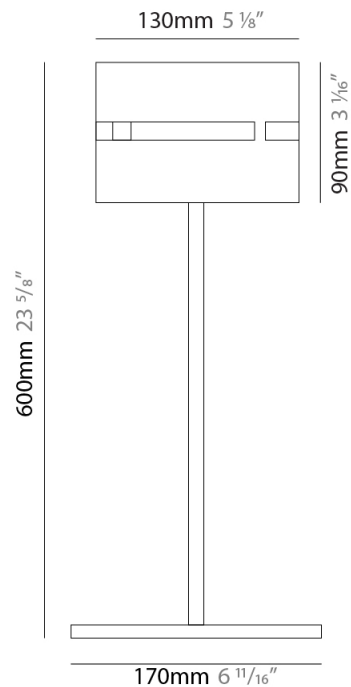

LUZ OCULTA METAL PORTABLE

D54026-

base number   Finish
Options

1. To build a product code in our configurator select the specify button on the base model # product page
2. To build a manual product code on this datasheet choose from the options listed below in blue font and add the suffix to the base model #

GENERAL

Series: Luz Oculta
Subseries: Luz Oculta Metal
Partner: Fambuena
Division: Design
Installation: Portable
Product Type: Table
Mounting Location: Table
Light Distribution: Direct / Indirect

PHYSICAL

Shape: Cylinder
Diameter (mm): 120
Diameter (in): 4 ³/₄
Height (mm): 500
Height (in): 19 ¹¹/₁₆
Fixture Finish: [BRA](#) / [BRZ](#) / [ABR](#)
Fixture Material: Metal
Upon Request: Bolt Down

ELECTRICAL

Number of Lamps: 1
Lamp Type: LED Retrofit
Lamp Shape: T4
Bulb Included: Bulb Not Included
Max. Wattage Per Lamp (W): 5
Lamp Base: G9
Input Voltage (V): 120

LED

OPTICAL

RATINGS AND CERTIFICATIONS

Certified By: Certified for North American Standards
IP rating: IP20

PROJECT	_____
TYPE	_____
SPECIFIER	_____
QUANTITY	_____
DATE	_____