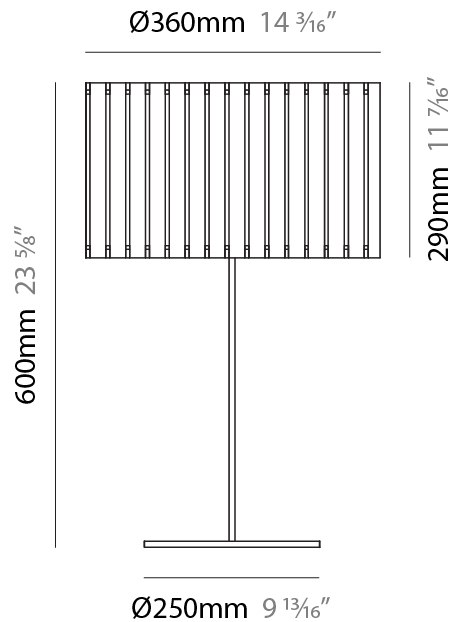

LUZ OCULTA WOOD PORTABLE

D54036-

base number   Finish Options   -   Finish Options

1. To build a product code in our configurator select the specify button on the base model # product page
2. To build a manual product code on this datasheet choose from the options listed below in blue font and add the suffix to the base model #

GENERAL

Series: Luz Oculata
Subseries: Luz Oculata Wood
Partner: Fambuena
Division: Design
Installation: Portable
Product Type: Table
Mounting Location: Table
Light Distribution: Direct / Indirect

PHYSICAL

Shape: Cylinder
Diameter (mm): 360
Diameter (in): 14 ³/₁₆
Height (mm): 600
Height (in): 23 ⁵/₈
Fixture Finish: DOW / NAT
Holder Finish: BRA / BRZ
Fixture Material: Metal / Wood
Primary Material: Wood
Upon Request: Bolt Down

ELECTRICAL

Number of Lamps: 1
Lamp Type: LED Retrofit
Lamp Shape: A19
Bulb Included: Bulb Not Included
Max. Wattage Per Lamp (W): 7
Lamp Base: E26
Input Voltage (V): 120
Upon Request: 277Vac / GU24

LED

OPTICAL

RATINGS AND CERTIFICATIONS

Certified By: CSA Certified to UL and CSA Standards
IP rating: IP20