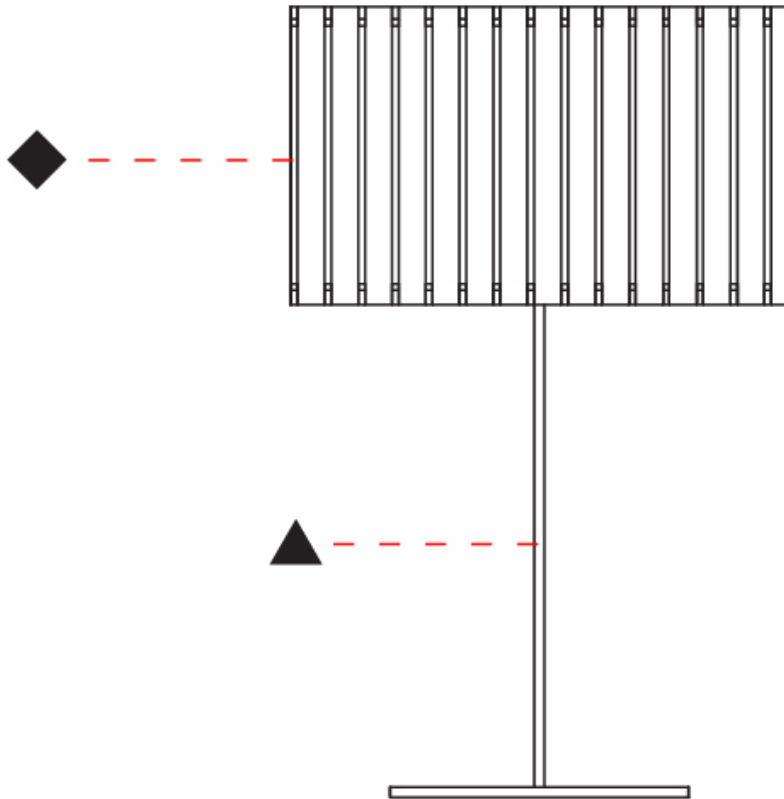

LUZ OCULTA WOOD PORTABLE

D54036-

PROJECT
TYPE
SPECIFIER
QUANTITY
DATE

D