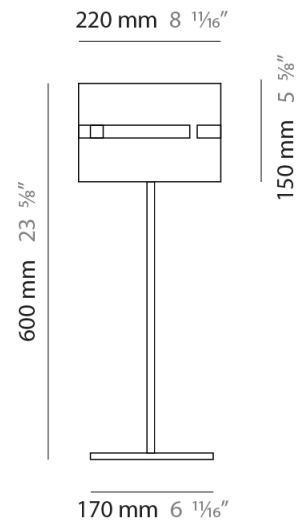

PROJECT	_____
TYPE	_____
SPECIFIER	_____
QUANTITY	_____
DATE	_____

LUZ OCULTA METAL PORTABLE

D54025-

base number   Finish
Options

1. To build a product code in our configurator select the specify button on the base model # product page
2. To build a manual product code on this datasheet choose from the options listed below in blue font and add the suffix to the base model #

GENERAL

Series: Luz Oculta
Subseries: Luz Oculta Metal
Brand: Fambuena
Division: Design
Mounting Type: Portable
Mounting Location: Table
Subcategory: Table

PHYSICAL

Shape: Cylinder
Diameter (mm): 220
Diameter (in): 8 ¹¹/₁₆
Height (mm): 600
Height (in): 23 ⁵/₈
Light Distribution: Direct / Indirect
Fixture Finish: [BRA](#) / [BRZ](#) / [ABR](#)
Fixture Material: Metal
Upon Request: Bolt Down

ELECTRICAL

Number of Lamps: 1
Lamp Type: LED Retrofit
Lamp Shape: B10
Bulb Included: Bulb Not Included
Max. Wattage Per Lamp (W): 4
Lamp Base: E12
Input Voltage (V): 120

LED

OPTICAL

RATINGS AND CERTIFICATIONS

Certified By: Certified for North American Standards
IP rating: IP20