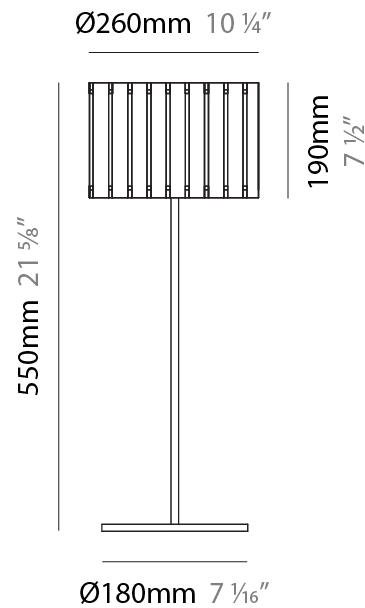

PROJECT
TYPE
SPECIFIER
QUANTITY
DATE

LUZ OCULTA WOOD PORTABLE

D54038- -

base number	Finish Options	Finish Options

1. To build a product code in our configurator select the specify button on the base model # product page
2. To build a manual product code on this datasheet choose from the options listed below in blue font and add the suffix to the base model #

GENERAL

Series: Luz Oculta
Subseries: Luz Oculta Wood
Partner: Fambuena
Division: Design
Installation: Portable
Product Type: Table
Mounting Location: Table
Light Distribution: Direct / Indirect

PHYSICAL

Shape: Cylinder
Diameter (mm): 260
Diameter (in): 10 ¼
Height (mm): 550
Height (in): 21 ⅝
Fixture Finish: DOW / NAT
Holder Finish: BRA / BRZ
Fixture Material: Metal / Wood
Primary Material: Wood
Upon Request: Bolt Down

ELECTRICAL

Number of Lamps: 1
Lamp Type: LED Retrofit
Lamp Shape: B10
Bulb Included: Bulb Not Included
Max. Wattage Per Lamp (W): 4
Lamp Base: E12
Input Voltage (V): 120

LED

OPTICAL

RATINGS AND CERTIFICATIONS

Certified By: Certified for North American Standards
IP rating: IP20