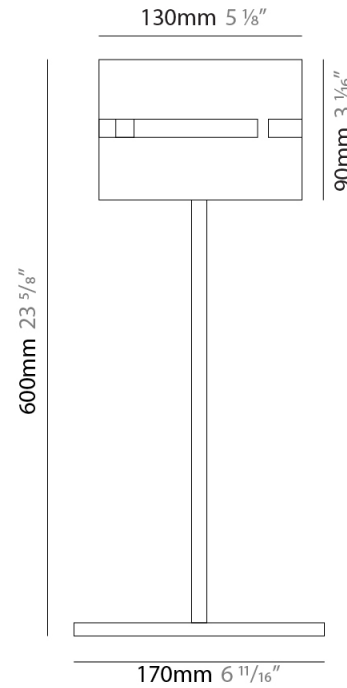

LUZ OCULTA PORTABLE

D54026- : D54026-BRZ

base number

1. To build a product code in our configurator select the specify button on the base model # product page
2. To build a manual product code on this datasheet choose from the options listed below in blue font and add the suffix to the base model #

GENERAL

Series: Luz Oculta
Partner: Fambuena
Division: Design
Installation: Portable
Product Type: Table
Mounting Location: Table
Light Distribution: Direct / Indirect

PHYSICAL

Shape: Cylinder
Diameter (mm): 130
Diameter (in): 5 1/8
Height (mm): 600
Height (in): 23 5/8
Fixture Material: Metal

ELECTRICAL

Lamp Type: LED Retrofit
Max. Wattage Per Lamp (W): 5

LED

OPTICAL

RATINGS AND CERTIFICATIONS

Certified By: Certified for North American Standards
IP rating: IP20

PROJECT	
TYPE	
SPECIFIER	
QUANTITY	
DATE