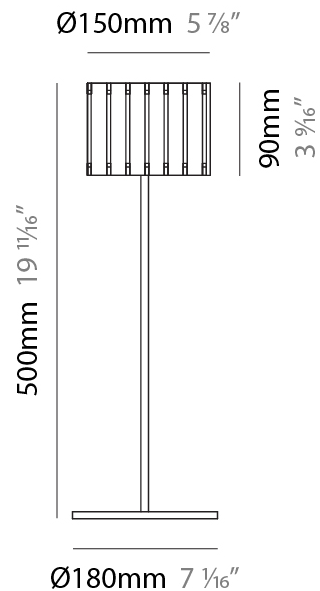

PROJECT
TYPE
SPECIFIER
QUANTITY
DATE

LUZ OCULTA WOOD PORTABLE

D54040-

base number	Finish Options	Finish Options

1. To build a product code in our configurator select the specify button on the base model # product page
2. To build a manual product code on this datasheet choose from the options listed below in blue font and add the suffix to the base model #

GENERAL

Series: Luz Oculta
Subseries: Luz Oculta Wood
Partner: Fambuena
Division: Design
Installation: Portable
Product Type: Table
Mounting Location: Table
Light Distribution: Direct / Indirect

PHYSICAL

Shape: Cylinder
Diameter (mm): 150
Diameter (in): 5 ⁷/₈
Height (mm): 500
Height (in): 19 ¹¹/₁₆
Fixture Finish: DOW / NAT
Holder Finish: BRA / BRZ
Fixture Material: Metal / Wood
Primary Material: Wood
Upon Request: Bolt Down

ELECTRICAL

Number of Lamps: 1
Lamp Type: LED Retrofit
Lamp Shape: T4
Bulb Included: Bulb Not Included
Max. Wattage Per Lamp (W): 3
Lamp Base: G9
Input Voltage (V): 120

LED

OPTICAL

RATINGS AND CERTIFICATIONS

Certified By: Certified for North American Standards
IP rating: IP20