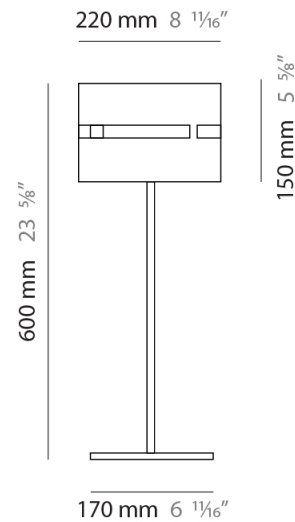

PROJECT	_____
TYPE	_____
SPECIFIER	_____
QUANTITY	_____
DATE	_____

LUZ OCULTA METAL PORTABLE

D54025-

base number   Finish
Options

1. To build a product code in our configurator select the specify button on the base model # product page
2. To build a manual product code on this datasheet choose from the options listed below in blue font and add the suffix to the base model #

GENERAL

Series: Luz Oculata
Subseries: Luz Oculata Metal
Partner: Fambuena
Division: Design
Installation: Portable
Product Type: Table
Mounting Location: Table
Light Distribution: Direct / Indirect

PHYSICAL

Shape: Cylinder
Diameter (mm): 220
Diameter (in): 8 1/16
Height (mm): 600
Height (in): 23 5/8
Fixture Finish: [BRA](#) / [BRZ](#) / [ABR](#)
Fixture Material: Metal
Upon Request: Bolt Down

ELECTRICAL

Number of Lamps: 1
Lamp Type: LED Retrofit
Lamp Shape: B10
Bulb Included: Bulb Not Included
Max. Wattage Per Lamp (W): 4
Lamp Base: E12
Input Voltage (V): 120

LED

OPTICAL

RATINGS AND CERTIFICATIONS

Certified By: Certified for North American Standards
IP rating: IP20